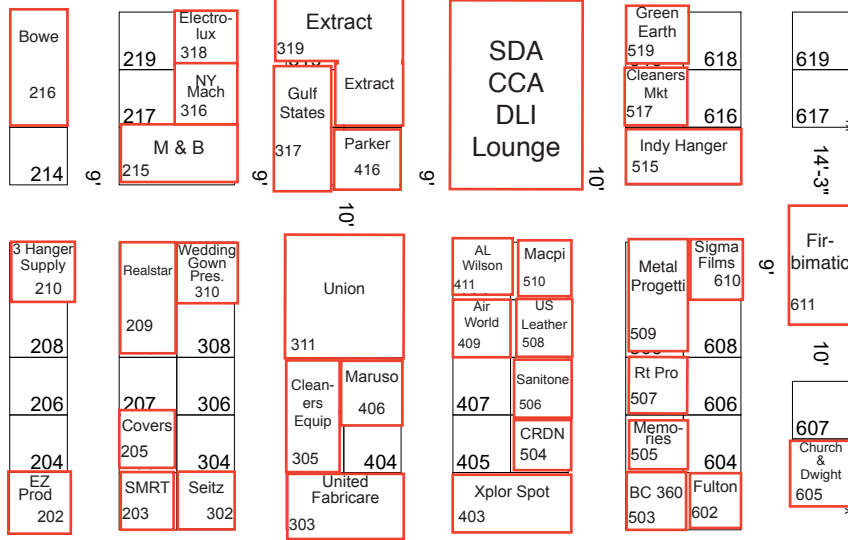

DRYCLEANING & LAUNDRY EXPO WEST

Steam Area

Afternoon Sessions

Education Area

Concessions

Registration

Entrance