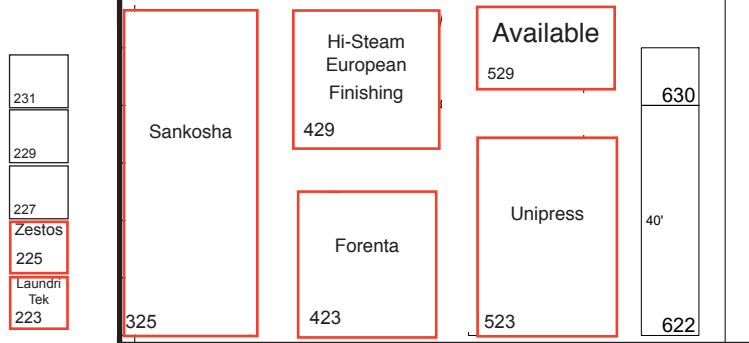

DRYCLEANING & LAUNDRY EXPO WEST

Steam Area

Afternoon Sessions

Education Area

Concessions

Registration

Entrance